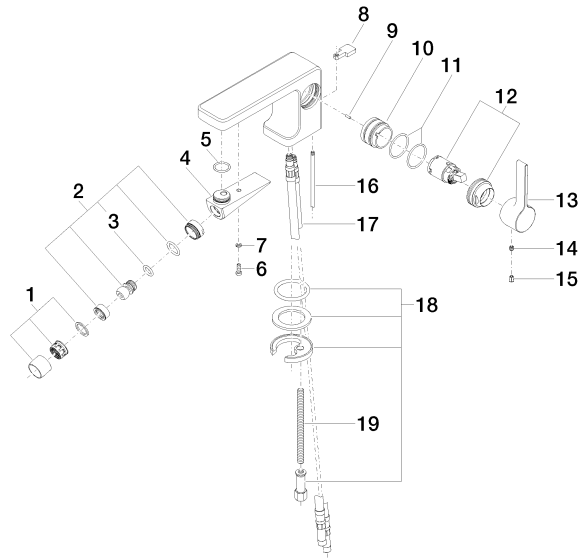

LULU Single-lever bidet mixer with pop-up waste - Chrome

LULU

33 600 710

- 183mm projection
- ball-joint pivotable through 15° (in any direction)
- circular, air-enriched flow
- height of mixer 98 mm
- height up to aerator 63 mm
- hole diameter 35 mm
- 2x screw-in M 8 x 1 pressure hose, leak-tested
- max. flow 7 l/min
- WRAS 1804011

Chrome

33 600 710-00

Brushed Platinum

33 600 710-06

33 600 710

Flow rate chart

Certificates

WRAS_1804011. LGA_38146. WRAS_240202054.

33 600 710

20 Abbildgenummer 34.11.201.001.004

Spare parts list

No.	Item Number	Name	Quantity used	Delivery time
1	90 23 01 119 02-00	aerator	1	10
2	04 21 40 007 00-00	joint	1	10
3	90 14 10 011 00 90	seal	1	2
4	09 11 71 080-00	spout	1	60
5	90 14 10 010 00 90	seal	1	2
6	09 30 30 080 90	screw	1	2
7	90 30 11 029 00 90	disc	1	2
8	09 20 71 030-00	handle	1	10
9	09 31 11 111 90	pin	1	2
10	09 18 40 095 10 90	sleeve	1	2
11	09 14 10 137 90	seal	2	2
12	90 15 05 041 00-00	cartridge	1	2
13	09 20 71 040-00	handle	1	10
14	90 31 11 030 00 90	pin	1	2
15	09 31 20 017 90	plug	1	2
16	09 31 09 080-00	pull-rod	1	10
17	04 30 04 018 00 90	hose	2	60
18	04 30 11 038 75 90	fixing set	1	2
19	09 31 11 012 90	pin	1	2
20	90 11 01 001 00-00	pop-up waste	1	10