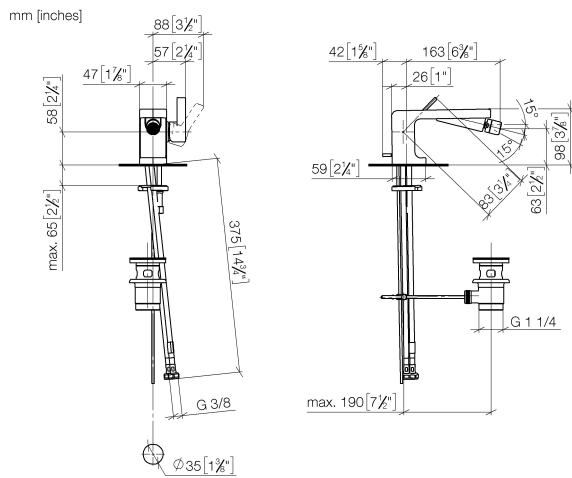

LULU Single-lever bidet mixer with pop-up waste - Chrome

LULU

33 600 710

- 183mm projection
- ball-joint pivotable through 15° (in any direction)
- circular, air-enriched flow
- height of mixer 98 mm
- height up to aerator 63 mm
- hole diameter 35 mm
- 2x screw-in M 8 x 1 pressure hose, leak-tested
- max. flow 7 l/min
- WRAS 1804011

Chrome

33 600 710-00

Brushed Platinum

33 600 710-06

33 600 710

Flow rate chart

Certificates

WRAS_1804011. LGA_38146. WRAS_240202054.

33 600 710

20 Abbildgenummer 34.11.201.001.004

Spare parts list

No.	Item Number	Name	Quantity used	Delivery time
1	90 23 01 119 02-00	aerator	1	10
2	04 21 40 007 00-00	joint	1	10
3	90 14 10 011 00 90	seal	1	2
4	09 11 71 080-00	spout	1	60
5	90 14 10 010 00 90	seal	1	2
6	09 30 30 080 90	screw	1	2
7	90 30 11 029 00 90	disc	1	2
8	09 20 71 030-00	handle	1	10
9	09 31 11 111 90	pin	1	2
10	09 18 40 095 10 90	sleeve	1	2
11	09 14 10 137 90	seal	2	2
12	90 15 05 041 00-00	cartridge	1	2
13	09 20 71 040-00	handle	1	10
14	90 31 11 030 00 90	pin	1	2
15	09 31 20 017 90	plug	1	2
16	09 31 09 080-00	pull-rod	1	10
17	04 30 04 018 00 90	hose	2	60
18	04 30 11 038 75 90	fixing set	1	2
19	09 31 11 012 90	pin	1	2
20	90 11 01 001 00-00	pop-up waste	1	10